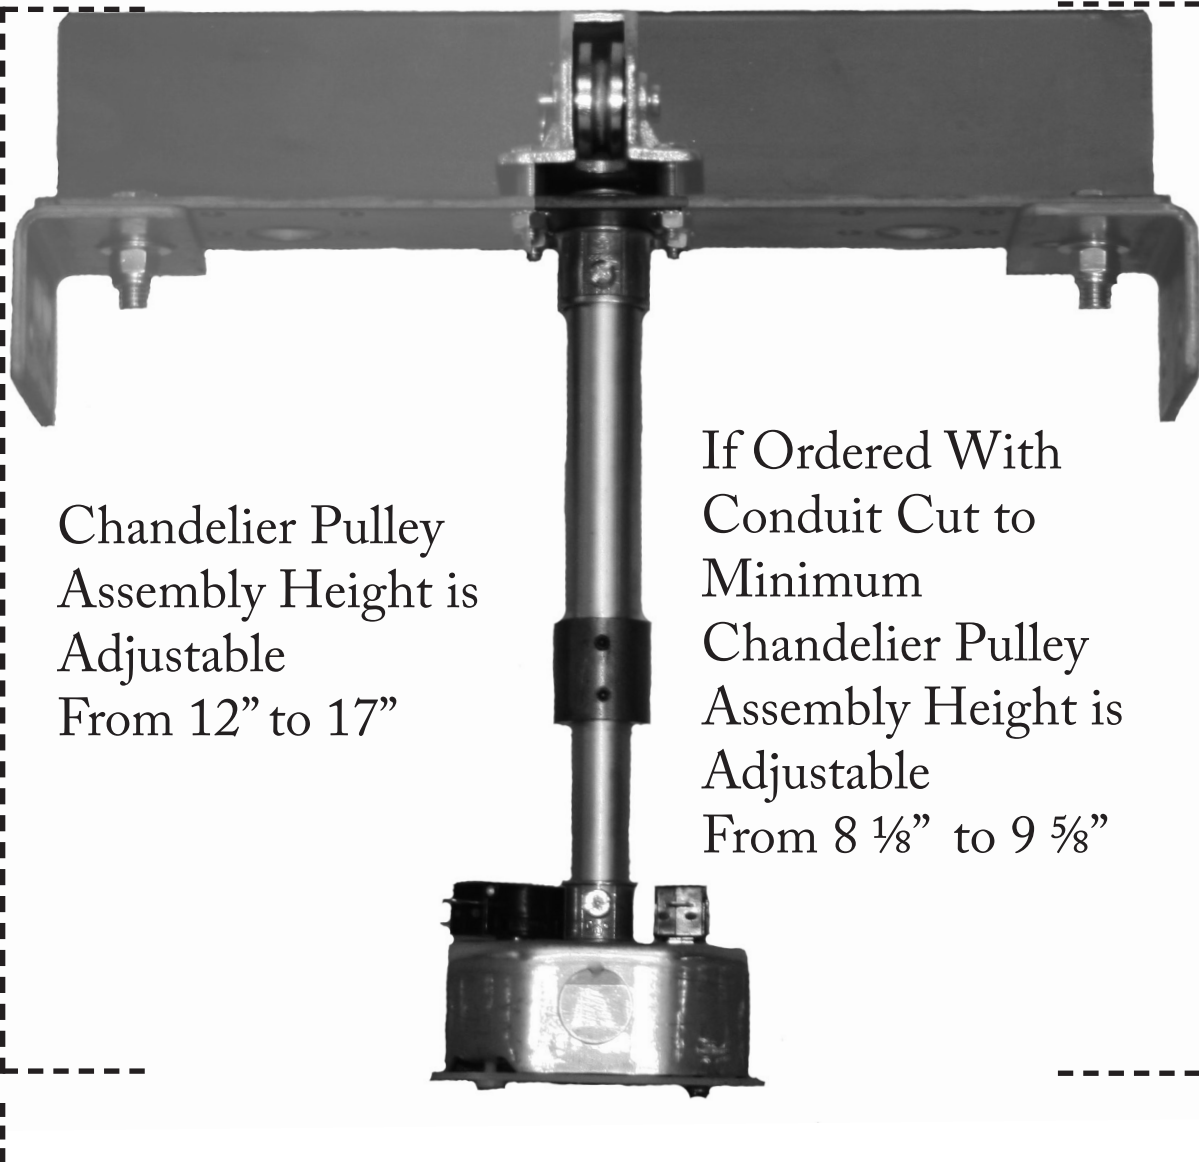

ALL200RM/300RM Chandelier Pulley Assembly

Mounts directly above the fixture
Mounting measurements provided below:

Chandelier Pulley
Assembly Height is
Adjustable
From 12" to 17"

If Ordered With
Conduit Cut to
Minimum
Chandelier Pulley
Assembly Height is
Adjustable
From 8 1/8" to 9 5/8"

13 3/4" Minimum
16" Maximum